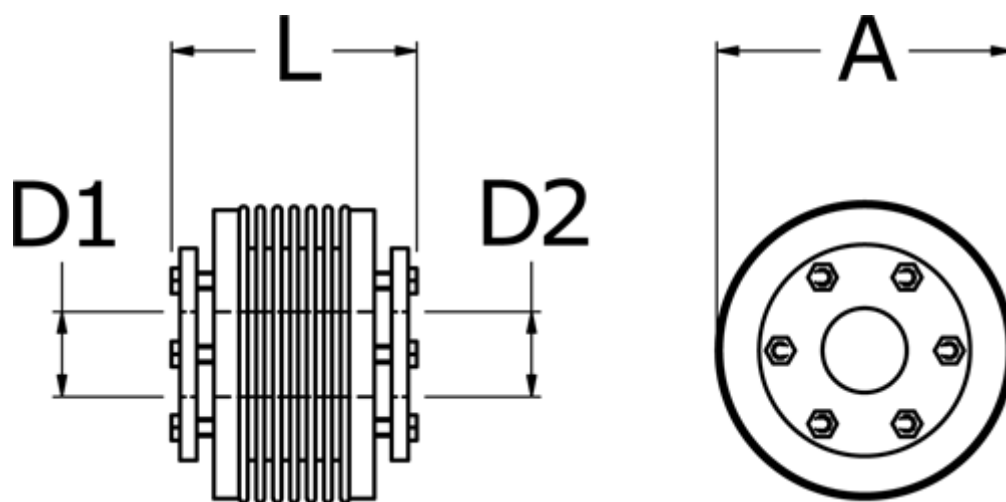

Data Sheet

Article number: 3330500300611818

Description: Bellow coupling type 5 size30
Length 61 mm, bore 18/18 mm

Measures

A	= 56
D1	= 18
D2	= 18
L	= 61
Nom. torque NM (Tkn)	= 30